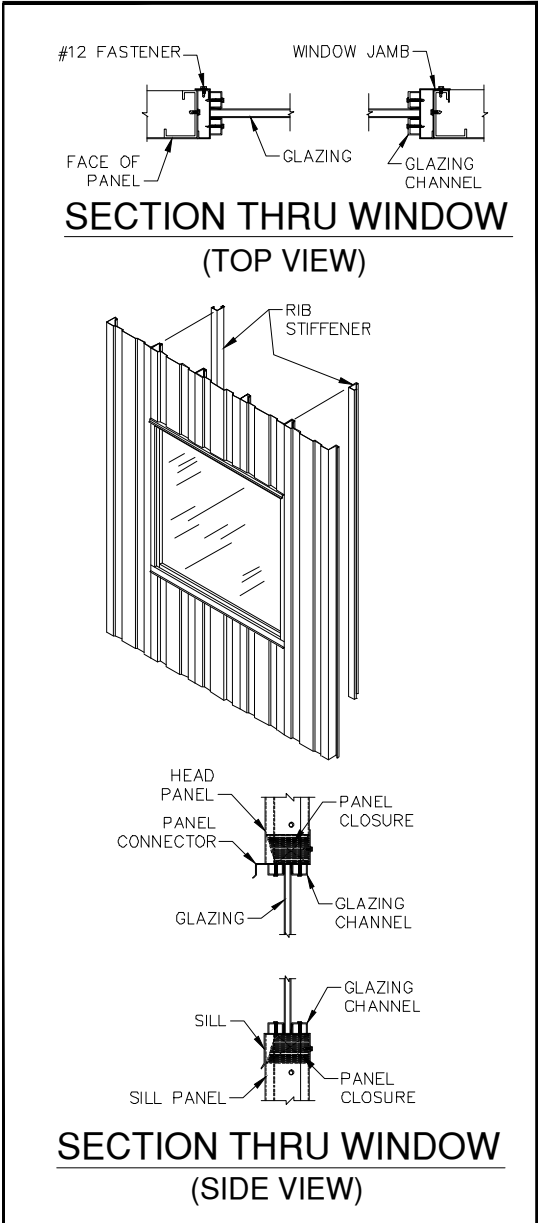

4'-0" X 4'-0" FIXED WINDOW
w/ 1/4" CLEAR WIRE GLAZING

PRODUCT DESCRIPTION

FIXED WINDOW
W/ 1/4" CLEAR WIRE GLAZING

Fixed windows shall be furnished factory glazed with 1/4" clear wire glazing and complete with all attaching hardware. The window unit shall be factory assembled for single unit installation. All window sash sections shall be formed from nominal 18 gauge galvanized G90 steel and factory color finished white or bronze baked on enamel.

- NOTES:** 1. - Refer to Floor Plan and Elevation Drawing for exact size and location of accessories.
 2. - Standard height to top of window is 7'-2".

A-WF-CW-4040