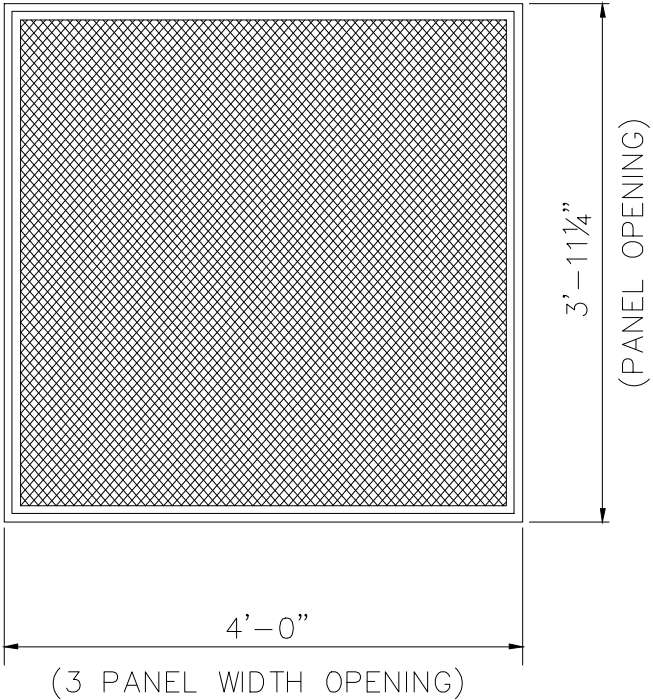

4'-0" X 4'-0" FIXED WINDOW
w/ 1/4" CLEAR WIRE GLAZING

PRODUCT DESCRIPTION

FIXED WINDOW
W/ 1/4" CLEAR WIRE GLAZING

Fixed windows shall be furnished factory glazed with 1/4" clear wire glazing and complete with all attaching hardware. The window unit shall be factory assembled for single unit installation. All window sash sections shall be formed from nominal 18 gauge galvanized G90 steel and factory color finished white or bronze baked on enamel.

- NOTES:** 1. - Refer to Floor Plan and Elevation Drawing for exact size and location of accessories.
 2. - Standard height to top of window is 7'-2".

A-WF-CW-4040