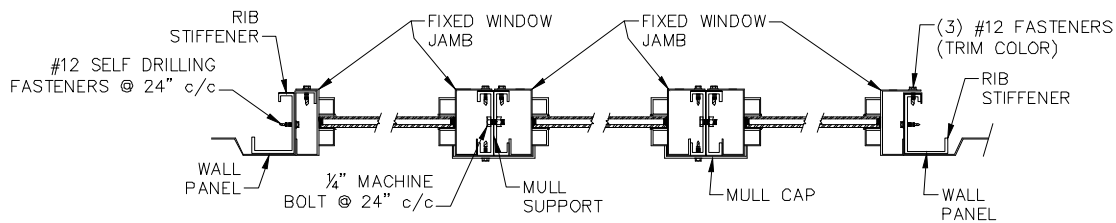

MULLED FIXED WINDOW

PRODUCT DESCRIPTION

MULTIPLE FIXED WINDOW

Fixed windows shall be furnished

- NOTES:**
1. - Refer to Floor Plan and Elevation Drawing for exact size and location of accessories.
 2. - Standard height to top of window is 7'-2".

A - WF-MULL