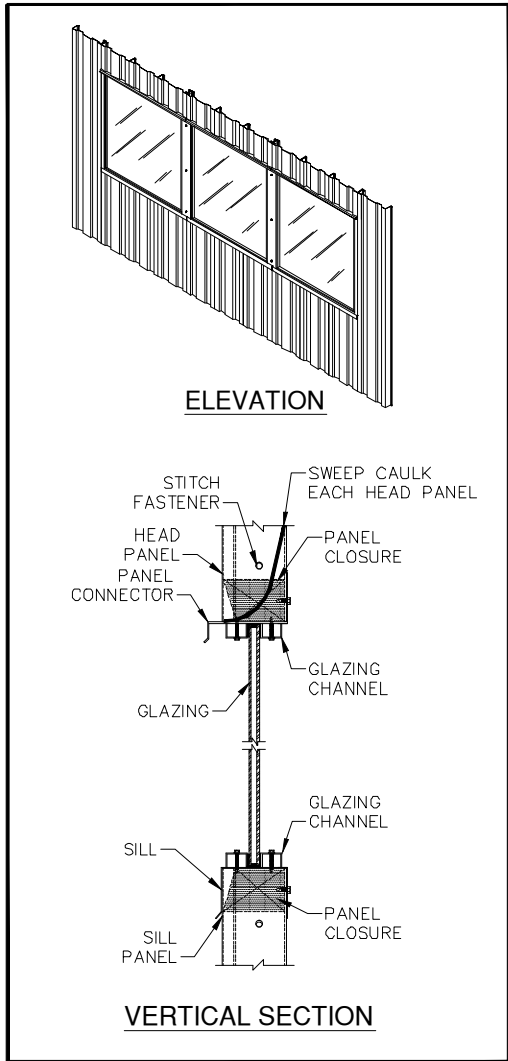

MULLED FIXED WINDOW

PRODUCT DESCRIPTION

MULTIPLE FIXED WINDOW

Fixed windows shall be furnished

- NOTES:**
1. - Refer to Floor Plan and Elevation Drawing for exact size and location of accessories.
 2. - Standard height to top of window is 7'-2".

A - WF-MULL