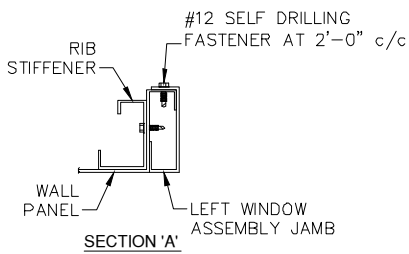

MULLED HORIZONTAL SLIDING WINDOW

PRODUCT DESCRIPTION

MULTIPLE HORIZONTAL SLIDING WINDOW

Sliding windows shall be furnished

- NOTES:**
1. - Refer to Floor Plan and Elevation Drawing for exact size and location of accessories.
 2. - Standard height to top of window is 7'-2".