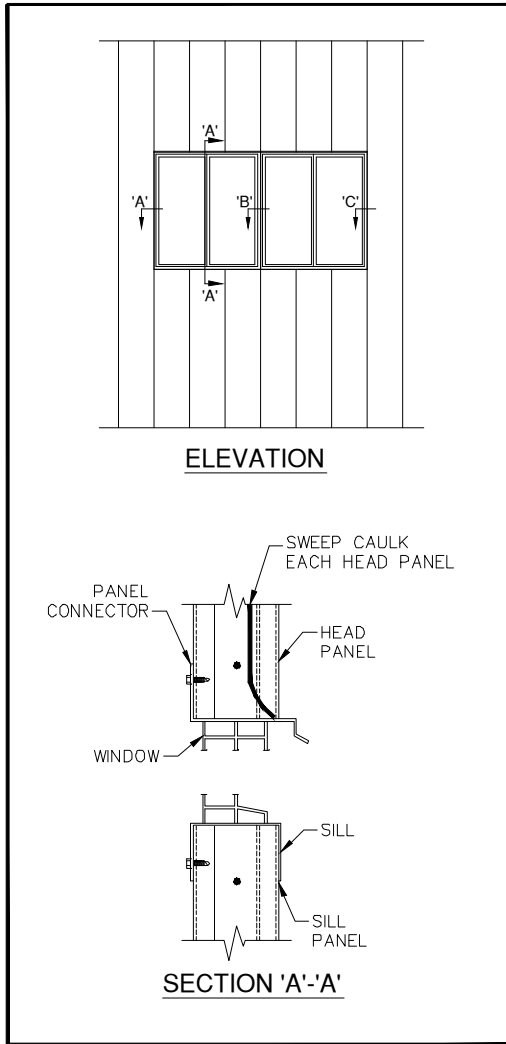

MULLED HORIZONTAL SLIDING WINDOW

PRODUCT DESCRIPTION

MULTIPLE HORIZONTAL SLIDING WINDOW

Sliding windows shall be furnished

- NOTES:**
1. - Refer to Floor Plan and Elevation Drawing for exact size and location of accessories.
 2. - Standard height to top of window is 7'-2".